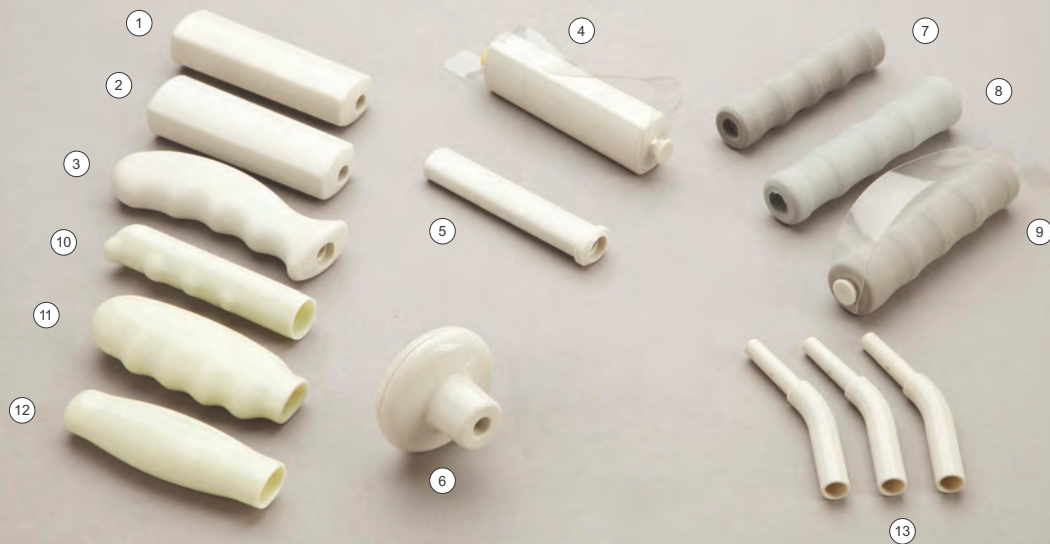

Kings Cutlery Accessories

Handles

No.	Code	Handle Type	Details	Length	Weight
1	A5536	Standard Handle	A simple and versatile handle	110mm	30g
2	A5539	Heavyweight Handle	Similar to H5536 but has the hollow core filled with a non-toxic metal bar to create a heavier handle for those with a tremor or unsteady hands	110mm	145g
3	A5535	Contoured Handle	Contoured for a comfortable grip	120mm	65g
4	A5540	Double Ended Handle with Strap	Aperture in both ends allow two utensils to be used on the same handle. Supplied with a transparent elastic polyurethane strap, with adjusting holes and fixing spigot	110mm	35g
5	A5543	Slim Handle	Has an oval cross section. Also used for the core of the vari-grip sleeves (see items 10, 11 and 12)	105mm	20g
6	A5544	Mushroom Handle	Round knob style handle is easy to grip for those with weak or painful joints	45mm	45g
7	A5538	Slim Lightweight Handle	Made from sculptured closed cell foam for those unable to use standard weight handles	110mm	15g
8	A5537	Lightweight Handle	Similar to H5538 but wider in diameter	120mm	15g
9	A5541	Lightweight Double Ended Handle with Strap	Similar to H5540 but the handle is made of sculptured closed cell foam	115mm	15g

Sleeves

No.	Code	Sleeve Type	Details	Length	Weight
10	A5546	Small Grip	Contoured PVC sleeve. Fits onto slim handle (Item 5)	110mm	20g
11	A5547	Large Grip	Contoured PVC sleeve. Fits onto slim handle (Item 5)	110mm	45g
12	A5545	Oval Grip	Contoured PVC sleeve. Fits onto slim handle (Item 5)	105mm	20g

Angle Adaptors

13	A5534	Angle Adaptor (Pack of 3)	Adds extra length and a 30° angle to any utensil	65mm	10g