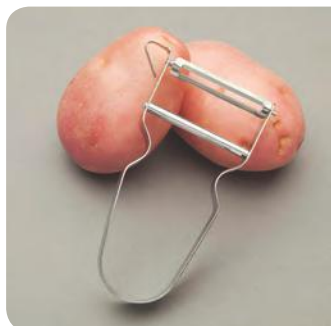

Weight: 80g

A5010 Undo-it Jar and Bottle Opener

- Assists opening of jars and bottles
- Powder coated metal with non-slip lining
- Screws underneath a shelf or cupboard
- Jar is slid up the V until the lid wedges, then twisted to remove lid
- Suitable for tops 250 to 750mm diameter

Height: 130mm

Weight: 140g

A5020 Strongboy Opener

- Assists opening of jars, bottles and cans with ring pull tabs
- Flexible band is fitted around lid, then clamped tight using the tension adjustment at the end of the handle
- Handle can then be used as a lever
- Incorporates a bottle opener and a flat steel end device to assist the opening of cans with ring pull tabs
- Suitable for lids 20mm to 110mm diameter

Length: 230mm

Weight: 135g

A5200 Rex Peeler

- Lightweight peeler
- Efficient and easy to use
- Reduces excessive movement of the wrist
- Hardened swivelling blade
- Unique shape enables peeler to nestle comfortably in the hand
- Scoop at one end of the blade can be used for removal of potato eyes etc.