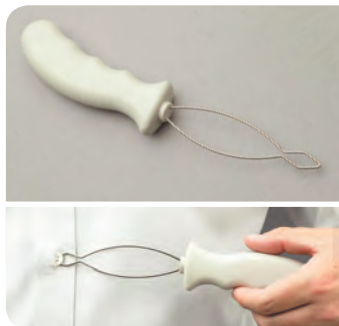

Length: 400mm
 Weight: 45g

A4608 Chromed Shoe Horn

- A long handled shoe horn to assist in putting on shoes
- Designed for those who have difficulty in bending or reaching
- Spring mounted horn bends for greater flexibility
- Features a hanging loop attached to the handle
- Vinyl handle for easy grip

Length: 590mm
 Weight: 150g

A4680 Dressing Stick

- Assists in the process of dressing and removing garments
- Features an angled wire hook and rubber tip at opposite ends of the timber stick

Length: 520mm
 Weight: 105g

Dressing

A4677 Kings Button Hook

- Assists one-handed dressing
- Stainless steel wire passes through button hole, gripping the button. It is pulled through with a slight twisting motion.
- Contoured handle

Length: 230mm
Weight: 70g

A8620 Leg Lifter

- Enables the user to move an immobile leg when transferring or dressing
- Upper loop fits around the hand and wrist, and lower stiffened loop slides over the foot or shoe
- Webbing strap with stiffened stem provides control in lifting the leg