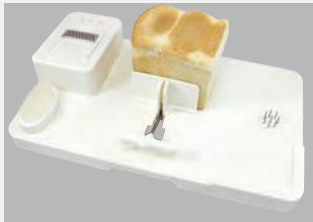

Kitchen Workstation

- Multi-function food preparation unit
- Designed to provide assistance with many day-to-day kitchen tasks
- Four non-slip suction pads that firmly anchor it in place, even in wet conditions
- Dishwasher safe
- All parts are removable and replaceable