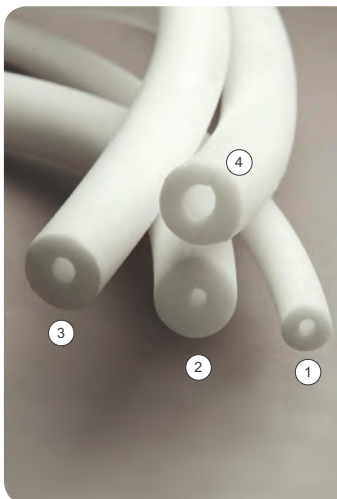

A5214 Clyde Grater & Scraper

- Ideal for one handed peeling or grating or for those with weak or arthritic hands
- Grating unit fitted with a plated metal mesh blade
- Stainless steel spike attachment included for holding vegetables while using manual peeler
- Spikes are blunt ended for safety
- Top section is easily detached for cleaning
- White epoxy coated steel frame

Width: 215mm
 Length: 175mm
 Weight: 450g

Kitchen

Dycem

- A unique non-slip material that can be used in many applications
- Solves many of the stabilisation and gripping problems encountered by those with limited dexterity, restricted mobility and reduced wrist or upper limb strength
- Dycem products, which grip on both sides, are not sticky but grip to any surface without the use of an adhesive
- Product range consists of mats and material on a reel that can easily be cut to size
- Anchor mats are moulded, while reels are thinner for more flexibility
- All Dycem products are latex free and washable in warm soapy water

Code	Description	Length	Width
A6812	Dycem Anchor Mat	190mm Diameter	
A6814	Dycem Anchor Mat	250mm	180mm
A6816	Dycem Anchor Mat	350mm	250mm
A6830	Dycem Reel	2m	200mm
A6834	Dycem Reel	9m	200mm
A6840	Dycem Reel	2m	400mm
A6844	Dycem Reel	9m	400mm

Household

Plastazote

- Closed cell foam tubing
- Easy to cut to required lengths
- Available in various sizes to provide a built up handle for easy gripping
- Ideal for pens, pencils, cutlery and tools
- Non-absorbent, non-sticky and dishwasher safe
- Supplied in 1 metre lengths